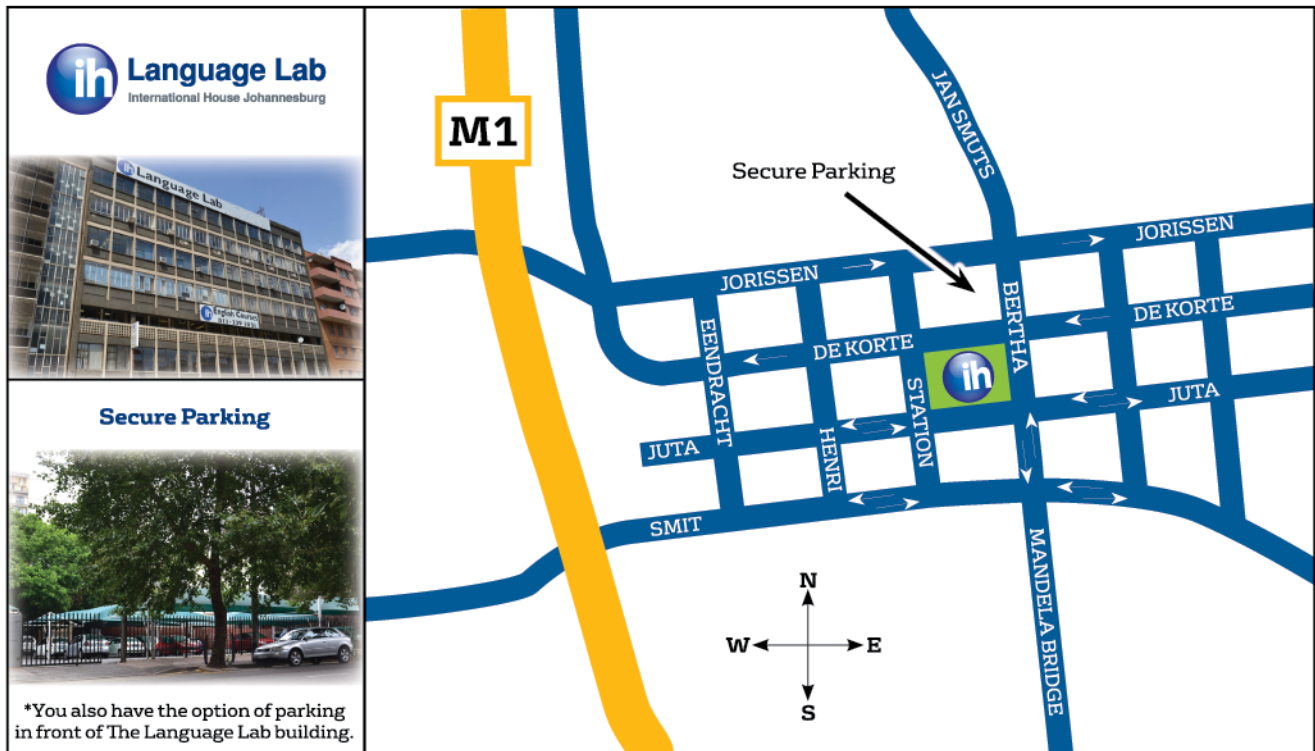

## TESTING CENTRE DIRECTIONS

### Directions to IH Language Lab - 54 De Korte Street, Braamfontein

When travelling on the M1 South:

Take the Jan Smuts Avenue off-ramp. Proceed through the Jan Smuts Avenue / Empire Road intersection. Continue south and at the third set of traffic lights after Empire Road, turn right into De Korte Street. We are the second building on the left hand side, next door to Birnam Business College opposite the Total garage.

When travelling on the M1 North:

Take the Jan Smuts Avenue off-ramp. At the top of the off-ramp turn right into Jan Smuts Avenue. Proceed in a southerly direction and cross over the Jan Smuts Avenue / Empire Road intersection. At the third set of traffic lights after this intersection turn right into De Korte Street. We are the second building on the left hand side, next door to Birnam Business College opposite the Total garage.

### Parking:

Limited secure parking is available on Jorissen Street opposite the Wits Art Gallery entrance.